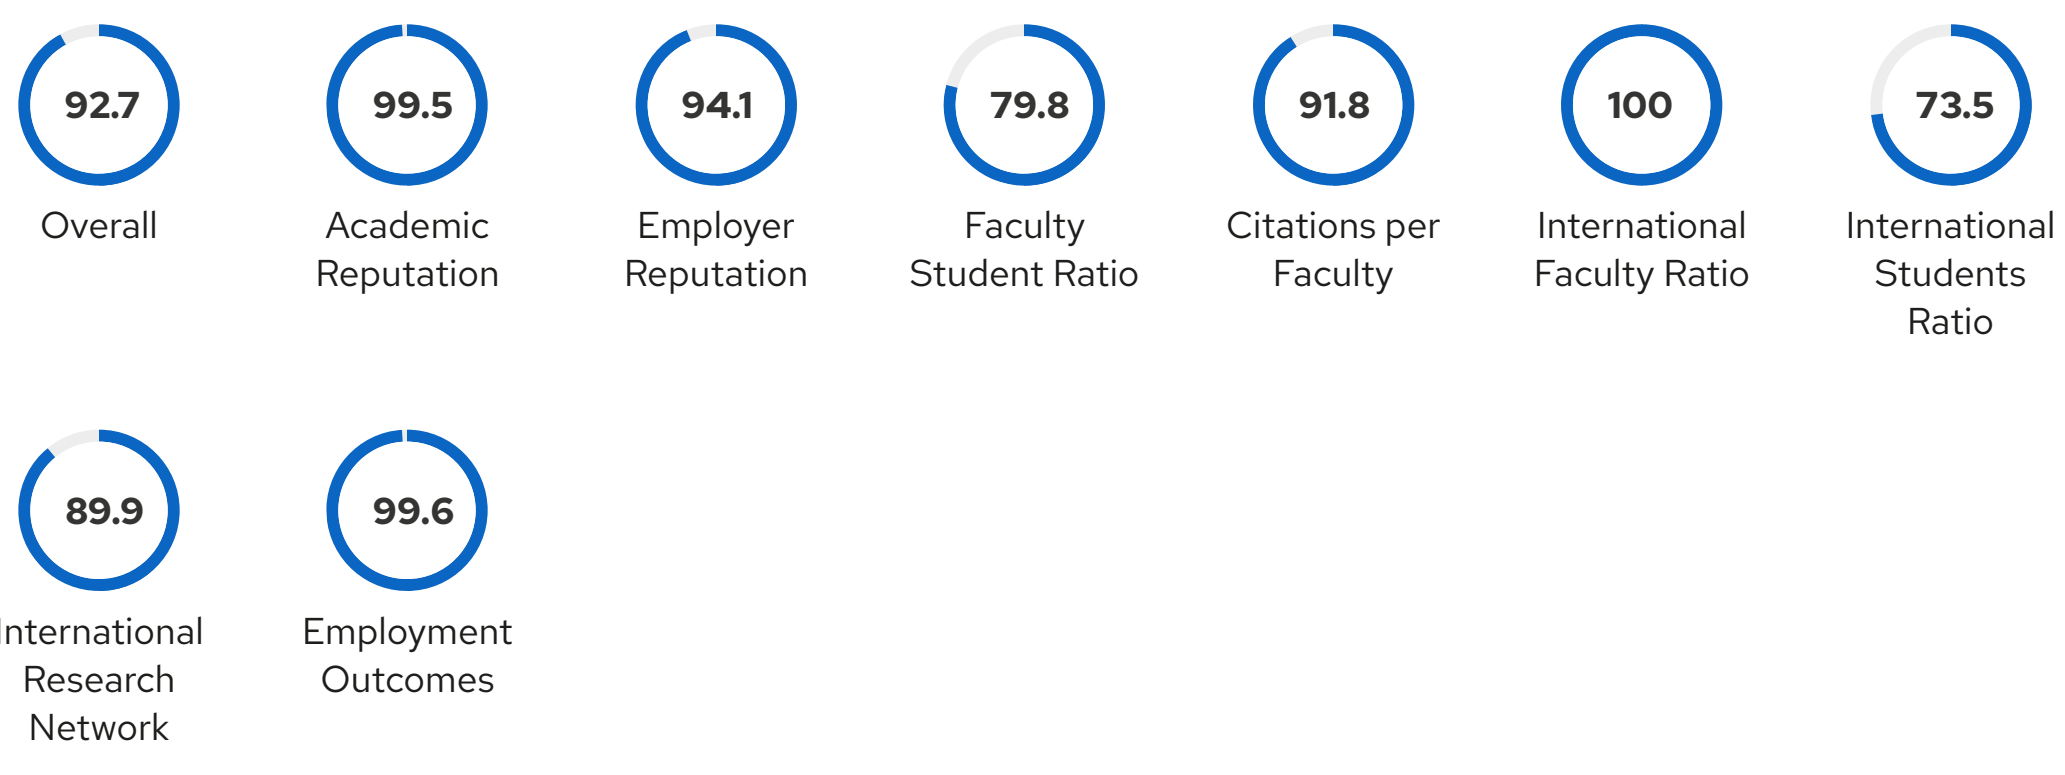

[View all rankings data](#)

Available programs

[BACHELOR](#) MASTER MBA PHD

Search university programs

National University of Singapore (NUS) offers a distinctively Asian and global experience that is grounded in maximising the potential of students and their future-readiness, and broad-based research excellence that enables beneficial translation.

NUS is also...

[Read More](#)

- College of Design and Engineering (CDE) (13)
- College of Design and Engineering (CDE) / NUS School of Continuing and Lifelong Education (SCALE) (6)
- Faculty of Arts & Social Sciences (20)
- Faculty of Arts & Social Sciences / Faculty of Science (3)
- Faculty of Dentistry (1)

[+8 More Departments](#)